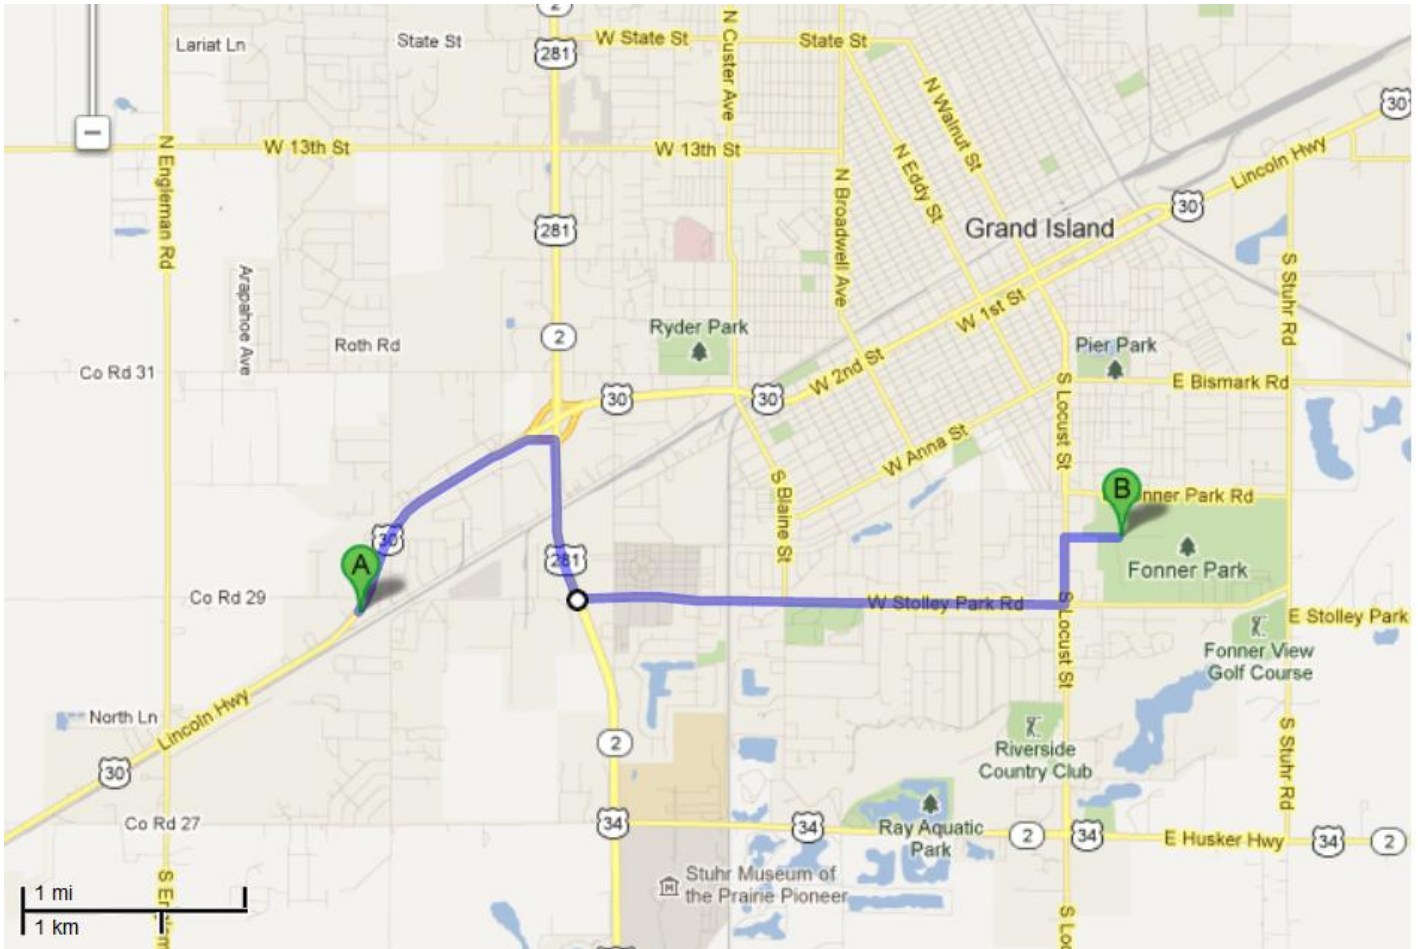

Eastbound Hwy 30

A U.S. 30 E

- 30 1. Head **northeast** on **U.S. 30 E** toward **Co Rd 29/W Stolley Park Rd** go 1.1 mi
total 1.1 mi
About 1 min
- ↗ 2. Take the **US-281/NE-2** ramp to **Hastings St Paul** go 0.1 mi
total 1.3 mi
- 2 3. Turn right onto **NE-2 E/US-281 S** go 0.7 mi
total 2.0 mi
About 1 min
- ↙ 4. Take the 1st left onto **W Stolley Park Rd** go 2.2 mi
total 4.2 mi
About 5 mins
- ↙ 5. Turn left onto **S Locust St** go 0.3 mi
total 4.5 mi
About 1 min
- ↘ 6. Turn right onto **State Fair Boulevard** go 0.2 mi
total 4.7 mi
Restricted usage road
About 46 secs

B Unknown road